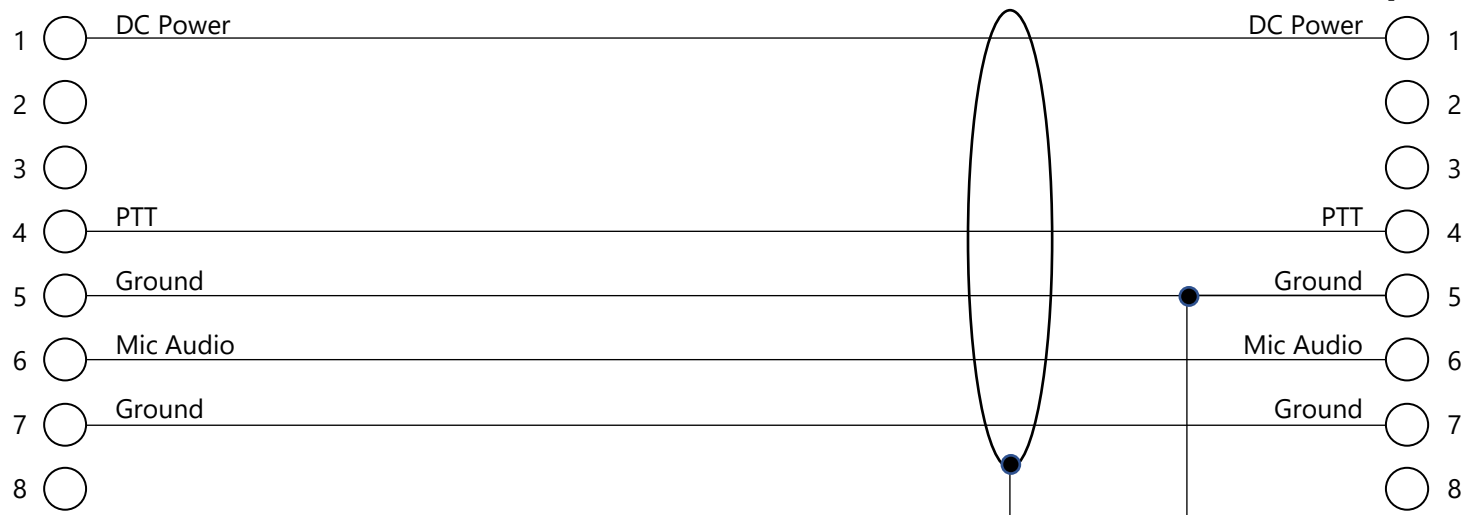

**MIC INPUT
ICOM 8-pin RADIO**

- DC Power ○ 1
- 2
- 3
- PTT ○ 4
- Ground ○ 5
- Mic Audio ○ 6
- Ground ○ 7
- 8

RADIO COMMUNICATION LABS
A U S T R A L I A

www.radcomlabs.com

KENWOOD

8-pin Modular RJ45

8-pin Modular RJ45