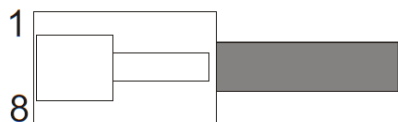

**SAFE SPEAK
HF3**

- 1 ○ DC Power
- 2 ○
- 3 ○
- 4 ○ PTT
- 5 ○ Ground
- 6 ○ Mic Audio
- 7 ○ Ground
- 8 ○

**MIC INPUT
ICOM 8-pin RADIO**

- DC Power ○ 1
- 2
- 3
- PTT ○ 4
- Ground ○ 5
- Mic Audio ○ 6
- Ground ○ 7
- 8