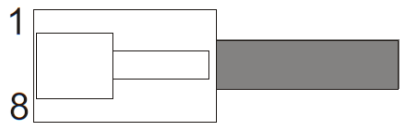

**SAFE SPEAK
HF3**

- 1 ○ DC Power
- 2 ○
- 3 ○
- 4 ○ PTT
- 5 ○ Ground
- 6 ○ Mic Audio
- 7 ○ Ground
- 8 ○

**MIC INPUT
YAESU 8-pin RADIO**

- 1 ○
- 2 ○
- 3 ○ PTT
- 4 ○ Mic Audio
- 5 ○ Ground
- 6 ○ DC Power
- 7 ○
- 8 ○