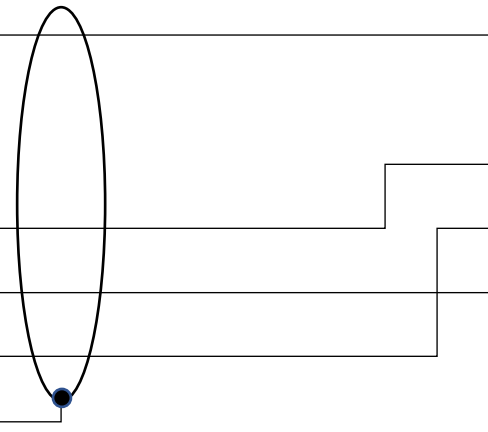

RADIO COMMUNICATION LABS
A U S T R A L I A
www.radcomlabs.com

YAESU 8pin

8-pin Modular RJ45

8-pin Modular RJ45

**SAFE SPEAK
HF3**

- 1 ○ DC Power
- 2 ○
- 3 ○
- 4 ○ PTT
- 5 ○ Ground
- 6 ○ Mic Audio
- 7 ○ Ground
- 8 ○

**MIC INPUT
YAESU 8-pin RADIO**

- 1 ○
- 2 ○
- 3 ○ PTT
- 4 ○ Mic Audio
- 5 ○ Ground
- 6 ○ DC Power
- 7 ○
- 8 ○