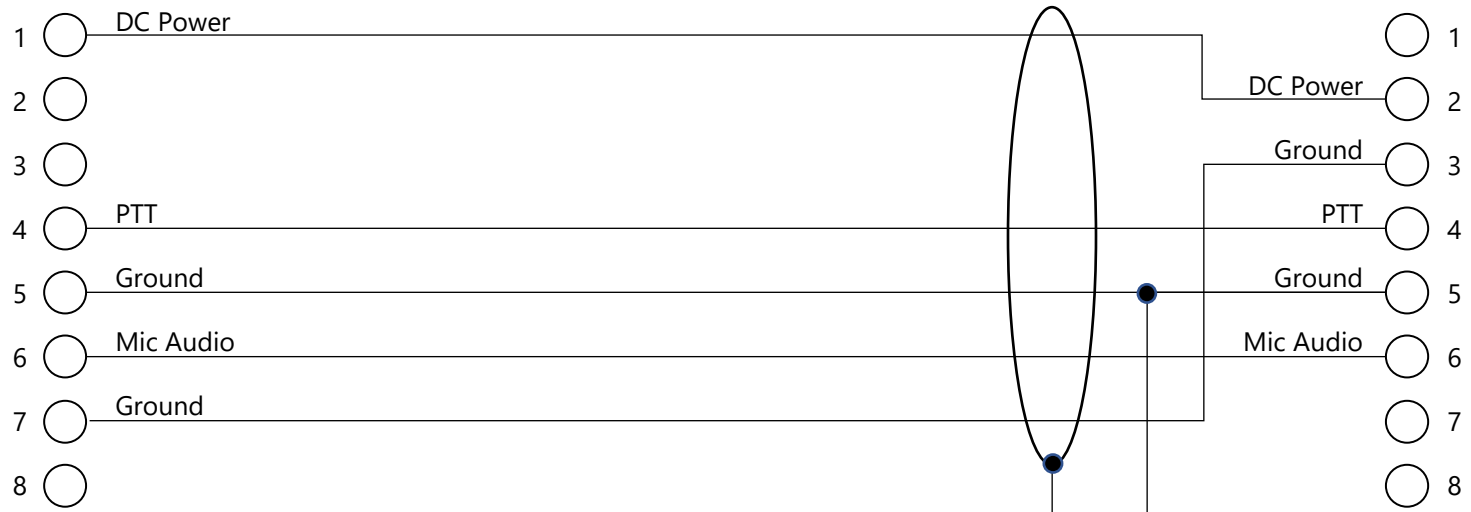

**MIC INPUT
ICOM 8-pin RADIO**

- DC Power ○ 1
- 2
- 3
- PTT ○ 4
- Ground ○ 5
- Mic Audio ○ 6
- Ground ○ 7
- 8

RADIO COMMUNICATION LABS
A U S T R A L I A

www.radcomlabs.com

KENWOOD

8-pin Modular RJ45

8-pin Modular RJ45

**SAFE SPEAK
HF3**

- 1 ○ DC Power
- 2 ○
- 3 ○
- 4 ○ PTT
- 5 ○ Ground
- 6 ○ Mic Audio
- 7 ○ Ground
- 8 ○

**MIC INPUT
KENWOOD 8-pin RADIO**

- 1 ○
- 2 ○ DC Power
- 3 ○ Ground
- 4 ○ PTT
- 5 ○ Ground
- 6 ○ Mic Audio
- 7 ○
- 8 ○